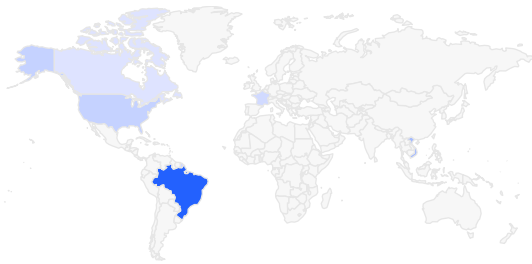

## Visits over time

May 2024 - Jul 2024 Worldwide All traffic

alohaspiritmidia.com.br 239,895
 paddlenews.com.br 20,012
 totalsup.com 166,720
 supracer.com 8,419
 supconnect.com 19,919

## Geography

### Top Countries

May 2024 - Jul 2024 All traffic

Country	Traffic Share	Group traffic share split
Brazil	57.11%	92.3%
Vietnam	18.74%	100%
United States	9.80%	43.8% (alohaspiritmidia.com.br), 16.7% (supracer.com), 39.5% (supconnect.com)
France	6.15%	100%
Canada	2.37%	86.4%

## Top ad destinations

📅 May 2024 - Jul 2024 🌐 Worldwide 🖥️ Desktop

No results

Try a different website, date range or country