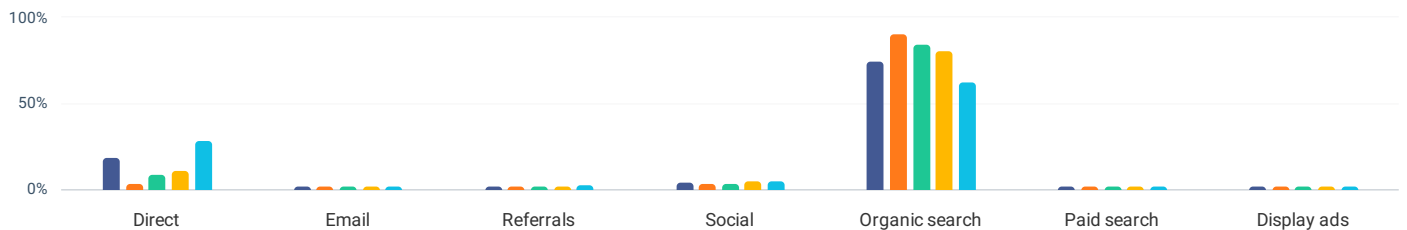

Marketing Channels

Channels overview

May 2024 - Jul 2024 Worldwide All traffic

alohaspiritmidia.com.br 239,895
paddlenews.com.br 20,012
totalsup.com 166,720
supracer.com 8,419
supconnect.com 19,919