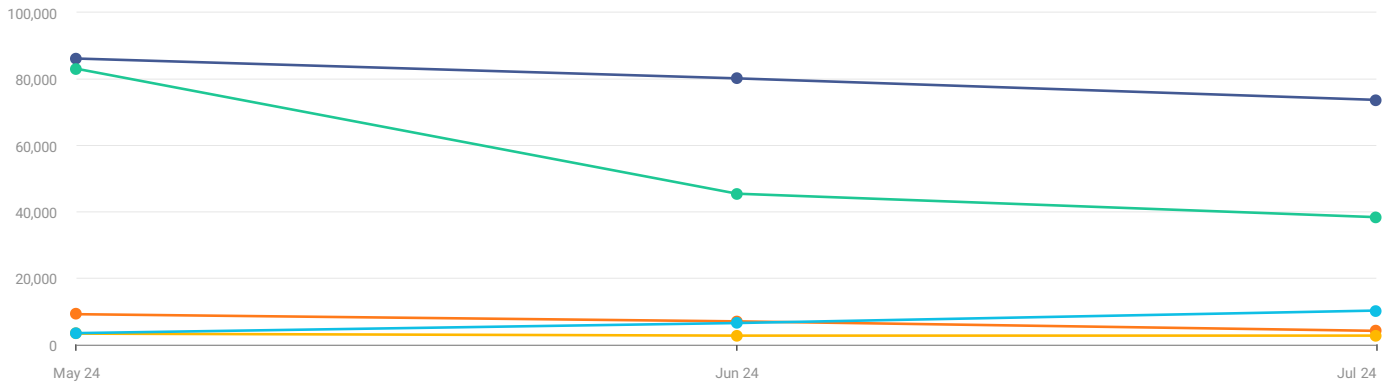

Visits over time

May 2024 - Jul 2024 Worldwide All traffic

alohaspiritmidia.com.br 239,895
paddlenews.com.br 20,012
totalsup.com 166,720
supracer.com 8,419
supconnect.com 19,919